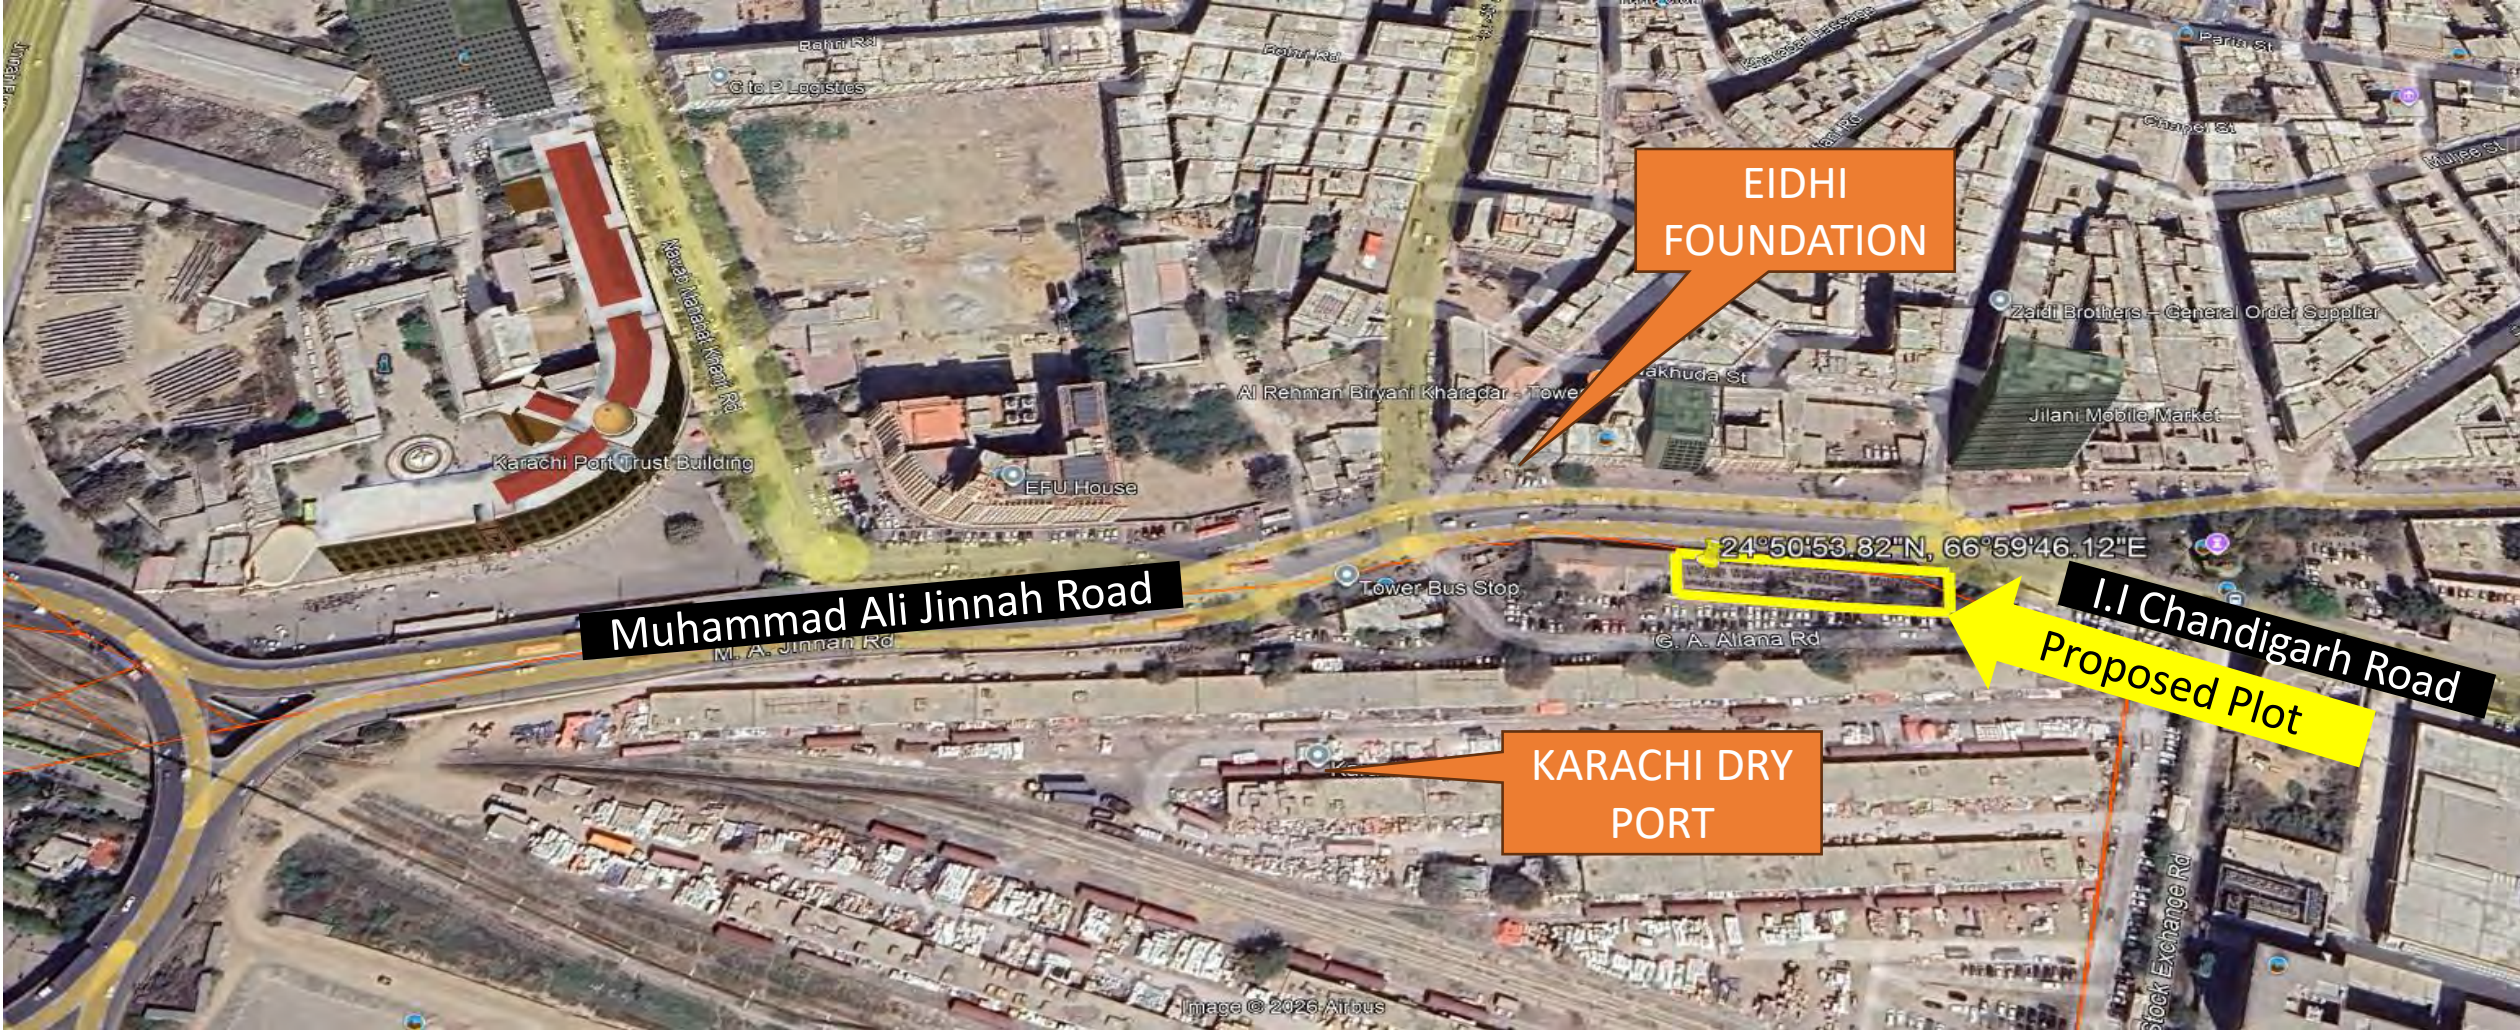

ADDRESS	AREA IN SFT	LEASED TERM	PROPOSED PURPOSE
Wireless Gate, Shahrah-e-Faisal Karachi	23,120	Medium	Fuel Station and Allied Facilities

ADDRESS	AREA IN SFT	LEASED TERM	PROPOSED PURPOSE
At abandoned Shed I.I Chundigarh Road Karachi	15,100	Medium	Fuel Station and Allied Facilities

ADDRESS	AREA IN SFT	LEASED TERM	PROPOSED PURPOSE
AFX Office Near Runing Room Karachi Cantt	11,400	Medium	Fuel Station and Allied Facilities

ADDRESS	AREA IN SFT	LEASED TERM	PROPOSED PURPOSE
Plot B, Joint Road Quetta	14,330	Medium	Fuel Station and Allied Facilities

Joint Road

Proposed Plot

30°11'51.26"N, 67°04.02"E

Joint Road

Quetta Railway Station

White Road

ADDRESS	AREA IN SFT	LEASED TERM	PROPOSED PURPOSE
DG Khan	22,503	Medium	Fuel Station and Allied Facilities

ADDRESS	AREA IN SFT	LEASED TERM	PROPOSED PURPOSE
Khanewal on N-5	22,500	Medium	Fuel Station and Allied Facilities