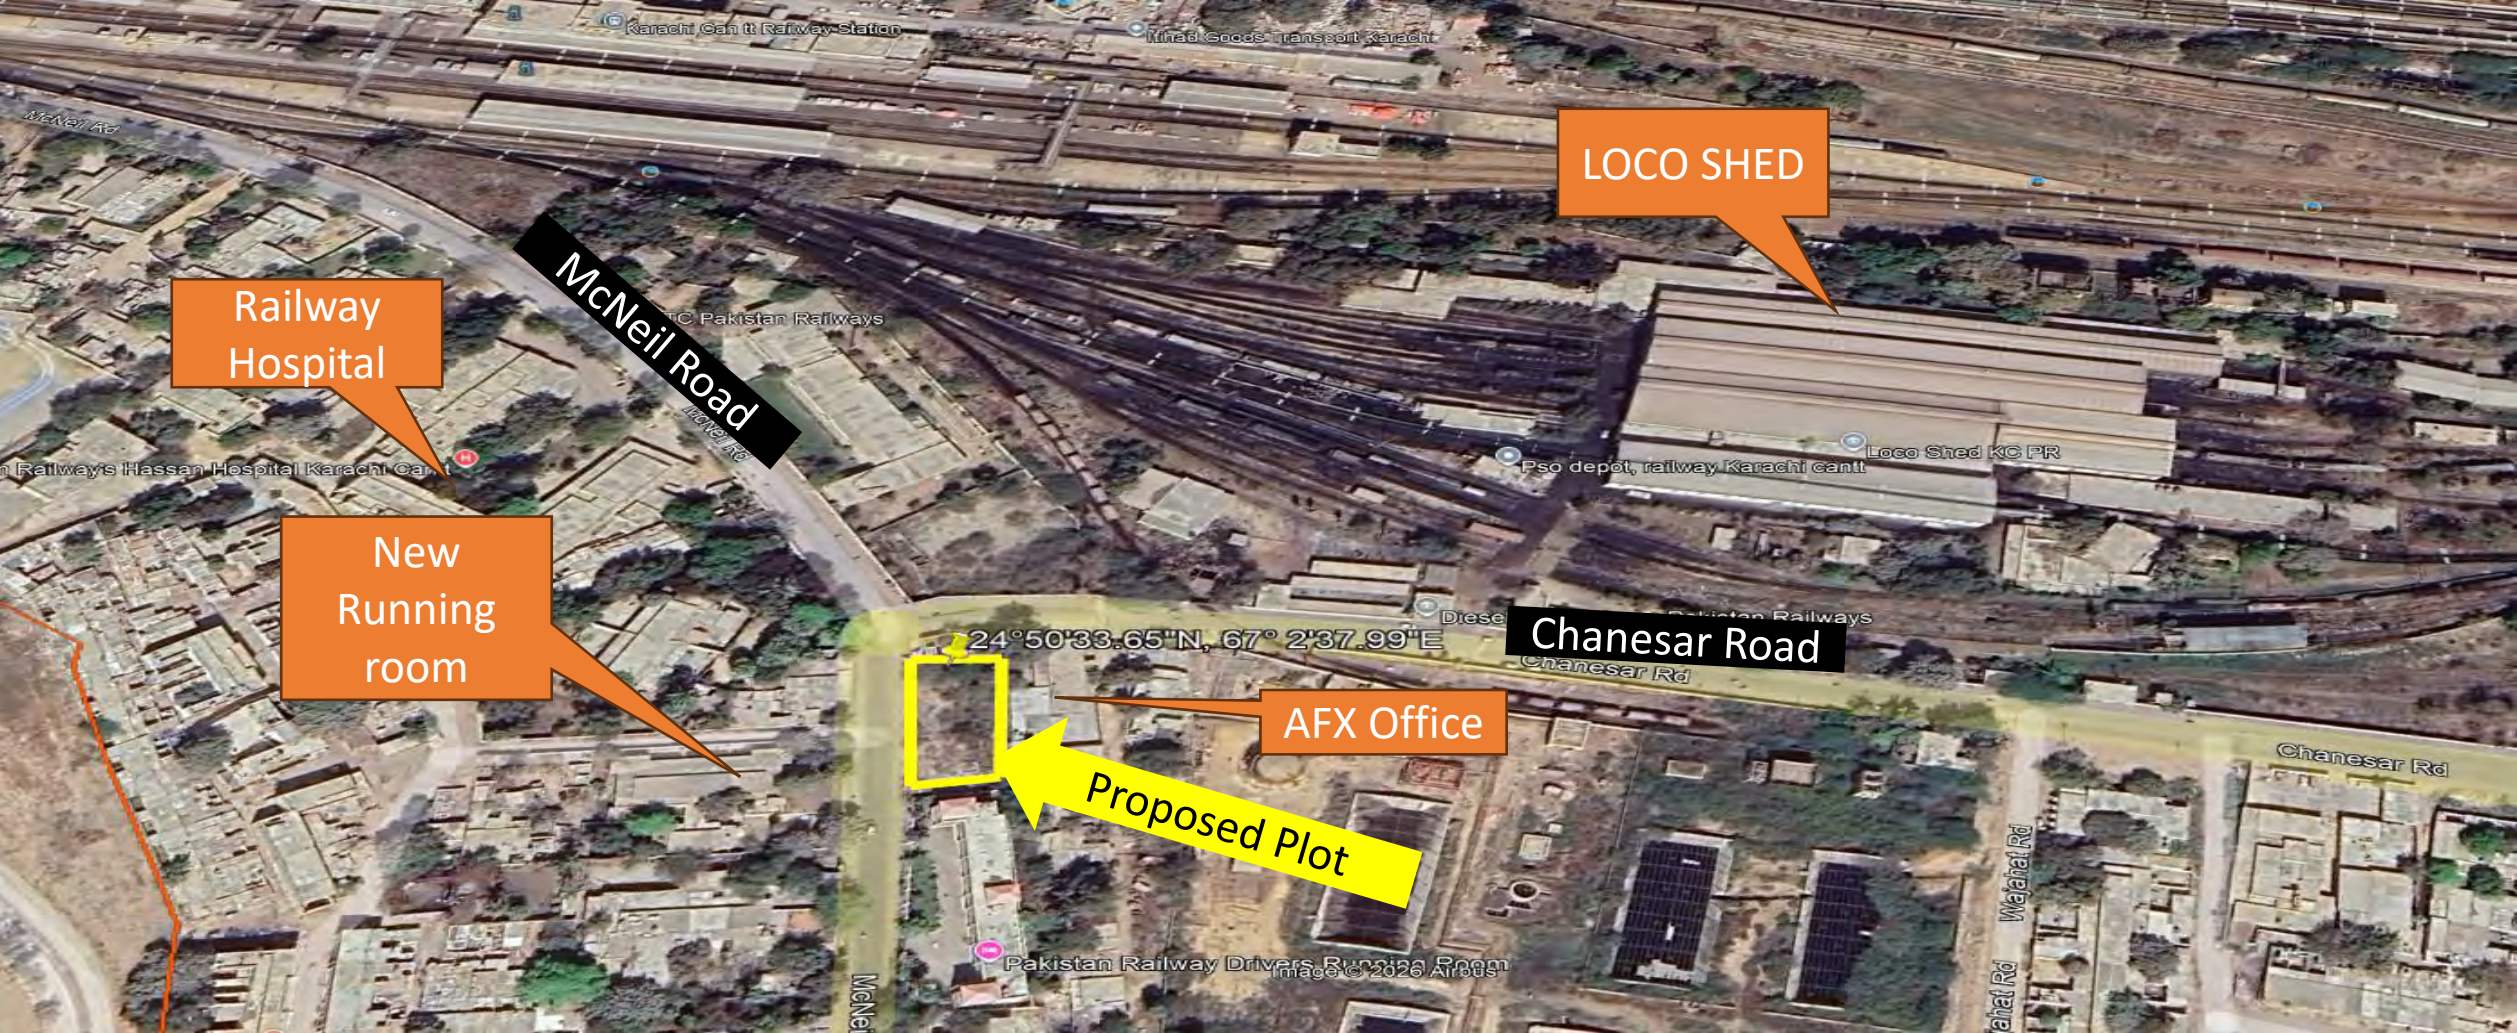

ADDRESS	AREA IN SFT	LEASED TERM	PROPOSED PURPOSE
Wireless Gate, Shahrah-e-Faisal Karachi	23,120	Medium	Fuel Station and Allied Facilities

ADDRESS	AREA IN SFT	LEASED TERM	PROPOSED PURPOSE
At abandoned Shed I.I Chundigarh Road Karachi	15,100	Medium	Fuel Station and Allied Facilities

ADDRESS	AREA IN SFT	LEASED TERM	PROPOSED PURPOSE
AFX Office Near Runing Room Karachi Cantt	11,400	Medium	Fuel Station and Allied Facilities

ADDRESS	AREA IN SFT	LEASED TERM	PROPOSED PURPOSE
Plot B, Joint Road Quetta	14,330	Medium	Fuel Station and Allied Facilities

Joint Road

Proposed Plot

30°11'51.26"N, 67°04.02"E

Joint Road

Quetta Railway Station

White Road

ADDRESS	AREA IN SFT	LEASED TERM	PROPOSED PURPOSE
DG Khan	22,503	Medium	Fuel Station and Allied Facilities

ADDRESS	AREA IN SFT	LEASED TERM	PROPOSED PURPOSE
Khanewal on N-5	22,500	Medium	Fuel Station and Allied Facilities